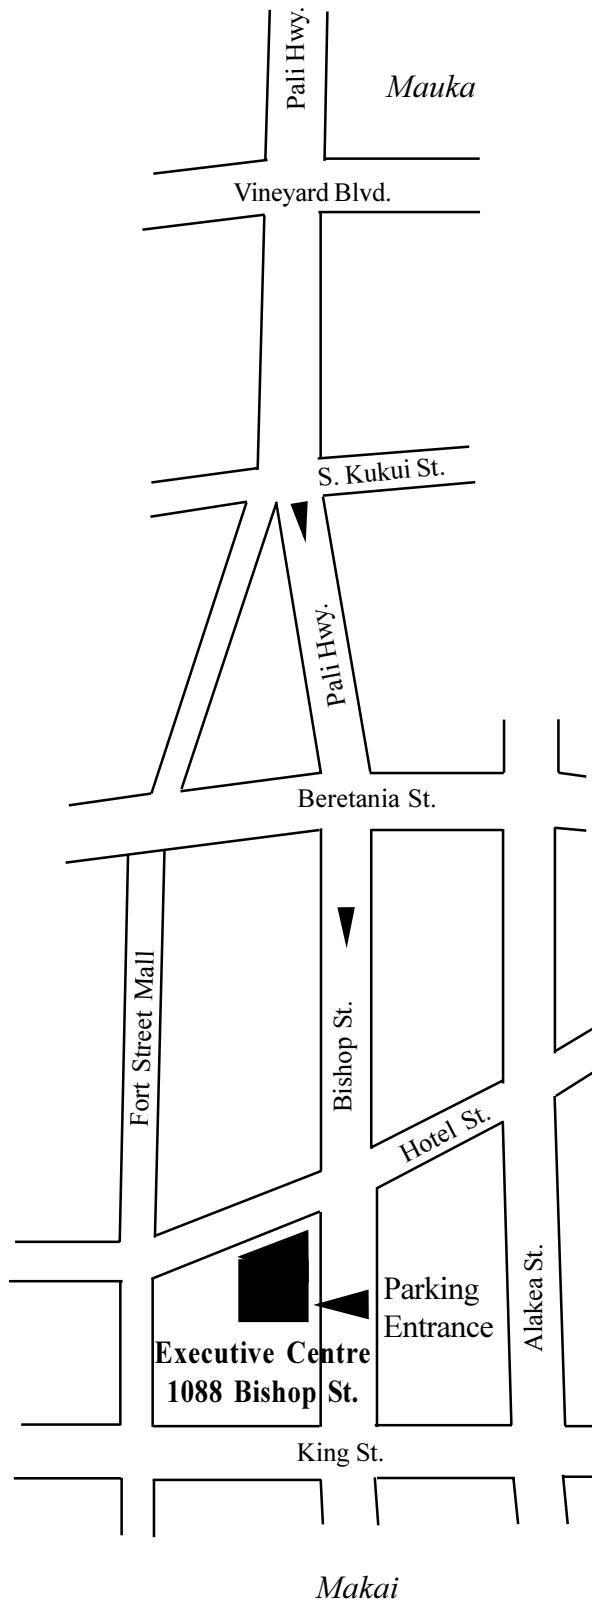

Directions & Parking

From the West (Ewa)

From H-1, take the Pali Highway (Hwy 61) exit and turn right (makai) onto the Pali Hwy. Go straight at the light, across Vineyard Blvd. towards downtown. After crossing Vineyard Blvd., bear left onto Bishop Street, crossing Beretania St. into downtown.

From the East (Diamond Head)

From H-1, take the Vineyard Ave. exit and proceed on Vineyard Ave. to the 3rd stoplight, turning left (makai) on the Pali Hwy towards downtown. After crossing Vineyard Blvd., bear left onto Bishop Street, crossing Beretania St. into downtown.

Parking at Executive Centre

Parking is **NOT** included in the course fee. The entrance to the parking garage is just past the crosswalk (with crossing light) in the middle of the block between Hotel St. and King St.